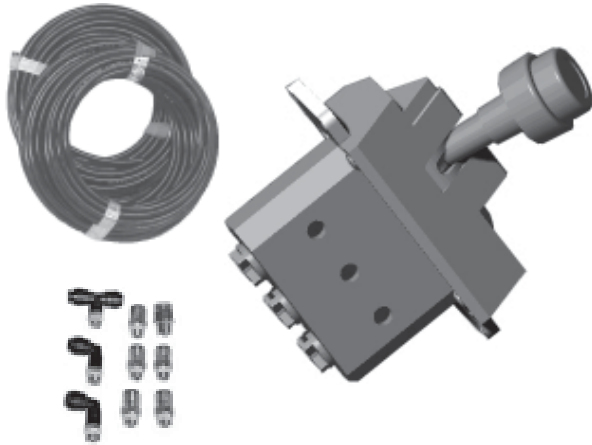

No. 1 in Transport Hydraulics

PROPORTIONAL CONTROL AIR016M

PROPORTIONAL CONTROL WITH AUTO DISENGAGE AIR018M

FUNCTION:

- PTO ON/OFF
- TIPPING VALVE (RAISE/HOLD/LOWER)

KIT COMPONENTS

Code	Description	Qty
432022A1609 (AIR016M)	} OR	1
432022A1809 (AIR018M)		1
F8MP.06X12M	Airline 6mm x 12m Roll	2
0130002400	Air Fitting 1/8" Straight	3
0130003000	Air Fitting Tee 1/8"	1
0130002800	Air Fitting Tee 6x4	1
0130002700	Air Fitting 1/8" Elbow	5
0130002300	Air Fitting 12mm Straight	1

SPARE PARTS

Code	Description
SKAC004	Seal kit with instruction
299010BR18	Brass pressure Switch 1/8"
09900084A00	Light 12/24V

TECHNICAL REFERENCE

Code	Description
INS082	Fitting Instruction

No. 1 in Transport Hydraulics

COMPACT PROPORTIONAL CONTROL **AIR016C**

PROPORTIONAL CONTROL WITH AUTO DISENGAGE **AIR018C**

PROPORTIONAL CONTROL WITH DEADMAN / AUTO DISENGAGE **AIR018D**

FUNCTION: - PTO ON/OFF
- TIPPING VALVE (RAISE/HOLD/LOWER)

SPARE PARTS

Code	Description
SKAC002	Seal kit with instruction

Options	Description
2054041000	Mounting Bracket

TECHNICAL REFERENCE

Code	Description
INS074	Fitting Instruction

KIT COMPONENTS

Code	Description	Qty
3320425000 (AIR016C)	Proportional Control	1
3320425100 (AIR018C)	Proportional Control	1
3320422200 (AIR018D)	Proportional Control	1
F8MP.06X12M	Airline 6mm x 12m Roll	2
0130002400	Air Fitting 1/8" Straight	4
0130003000	Air Fitting Tee 1/8"	1
0130002800	Air Fitting Tee 6x4	1
0130002700	Air Fitting 1/8" Elbow	2
0130002300	Air Fitting 12mm Straight	1