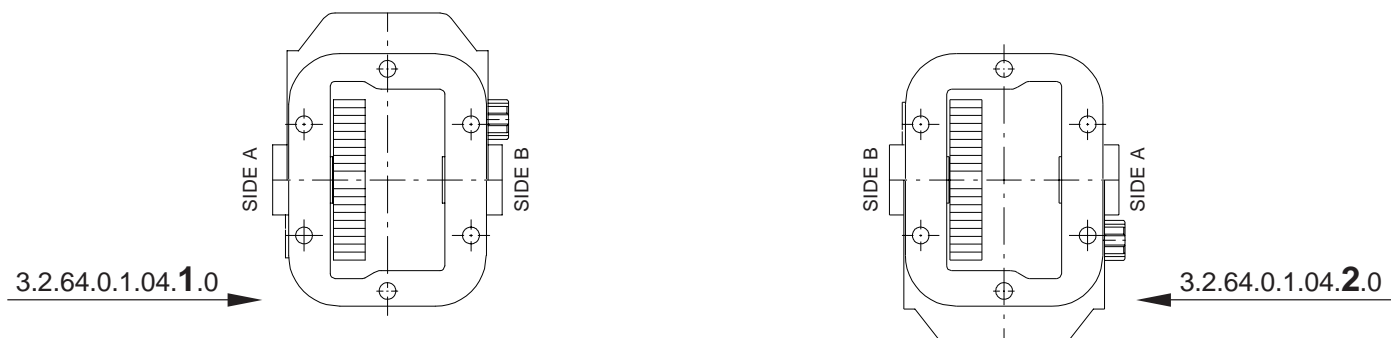

SAE 6 BOLT POWER TAKE-OFF

3.2.64.0.1.

FOR GEARBOX :

ALLISON AT, CLT, CLBT,
HT, MT, MTB

Technical data: refer to transmission application manual.

OUTPUT TORQUE:

25 kgm. (increase of 50% for intermittent service).

WEIGHT: kg. 9

OUTPUT SHAFT OPTION

DESCRIPTION	CODE
For remote transmission (see chart X group A)	04
Direct mounting PZB pumps-3 bolt mtg. flange (see chart Y type A)	
Direct mounting ISO 4 bolt mtg. flange pumps (see chart Y type C)	
Direct mounting SAE 2/4 bolt mtg. flange pumps (see chart Y type O)	

INPUT GEAR POSITION

REAR VIEW

REF.	CODE	DESCRIPTION	QT.
1	1.29.01.001.00	Gasket PTO/gearbox SAE 6-bolt/metr.0,5	1
2	1.28.01.109.00	Coil spring	1
3	0.07.01.029.00	Circlip A18x1,2V	1
4	1.11.10.111.00	Gear 24 T	1
5	0.12.01.044.00	Plug 52x7	1
6	1.26.02.005.00	Spacer 200PU/15	1
7	1.01.02.132.00	Housing	1
8	1.11.03.110.00	Gear 37 T	1
9	0.10.01.001.00	Bearing 6205	2
10	1.13.01.013.00	Shaft 502PU/7	1
11	0.07.02.004.00	Circlip 52i UNI 7437	3
12	1.14.01.067.00	Shaft	1

REF.	CODE	DESCRIPTION	QT.
13	0.08.02.014.00	O-Ring OR 3081	1
14	1.21.02.033.00	Piston	2
15	0.07.02.031.00	Circlip 30i UNI 7437	2
16	0.08.02.013.00	O-Ring OR 3100	2
17	1.27.01.033.00	Washer 43x25,2x2	1
18	0.10.06.021.00	Needle cage K25x33x25	1
19	1.11.01.139.00	Gear 16 T	1
20	0.10.01.020.00	Bearing 6304	1
21	0.10.11.013.00	Ring JR20x25x26,5	1
22	0.12.01.074.00	Plug 1" Gas	1
23	0.08.99.005.00	Gasket 1"	1