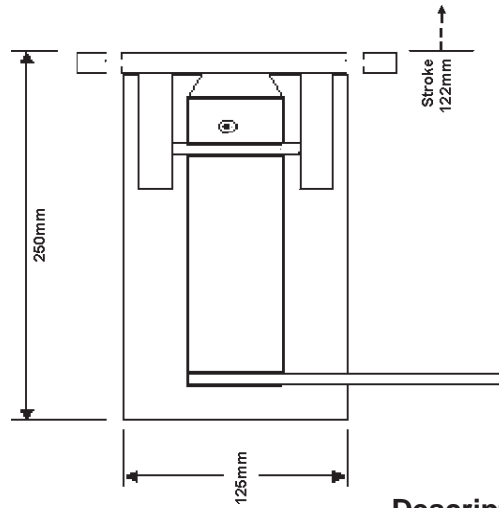

LONG STEM TWIST LOCK 17-32

Description	Order Code
Housing Only	17-3010
Centre Pin Set	17-3020

SPACING BLOCK 17-3000