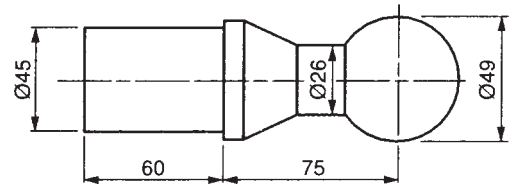

**2000KG THREE WAY TIPPING BALL AND SOCKET KITS**

**BOD031**

RH Front

RH Rear

LH Front

LH Rear

**30.118.04**  
PVC Plug  
For Fitted  
Support

**30.117**  
Ball ø 49

**30.119**  
Locking Pin ø 16

**30.120**  
Locking Pin ø 14