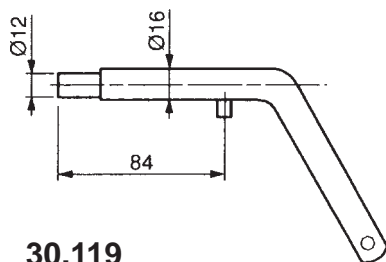

**2000KG THREE WAY TIPPING BALL AND SOCKET KITS**

**BOD031**

RH Front

RH Rear

LH Front

LH Rear

**30.118.04**  
PVC Plug  
For Fitted  
Support

**30.117**  
Ball ø 49

**30.119**  
Locking Pin ø 16

**30.120**  
Locking Pin ø 14