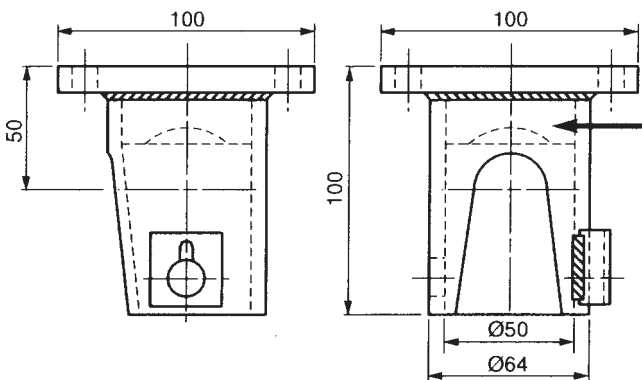

**2000KG THREE WAY TIPPING BALL AND SOCKET KITS**

**BOD031**

RH Front

RH Rear

LH Front

LH Rear

**30.118.04**  
PVC Plug  
For Fitted  
Support

**30.117**  
Ball ø 49

**30.119**  
Locking Pin ø 16

**30.120**  
Locking Pin ø 14