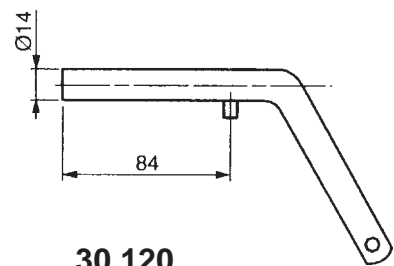

**2000KG THREE WAY TIPPING BALL AND SOCKET KITS**

**BOD031**

RH Front

RH Rear

LH Front

LH Rear

**30.118.04**  
PVC Plug  
For Fitted  
Support

**30.117**  
Ball ø 49

**30.119**  
Locking Pin ø 16

**30.120**  
Locking Pin ø 14