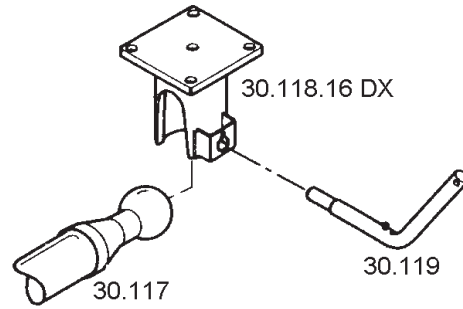

**2000KG THREE WAY TIPPING BALL AND SOCKET KITS**

**BOD031**

RH Front

RH Rear

LH Front

LH Rear

**30.118.04**  
PVC Plug  
For Fitted  
Support

**30.117**  
Ball ø 49

**30.119**  
Locking Pin ø 16

**30.120**  
Locking Pin ø 14