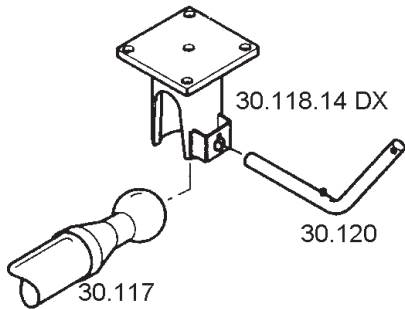

**2000KG THREE WAY TIPPING BALL AND SOCKET KITS**

**BOD031**

RH Front

RH Rear

LH Front

LH Rear

**30.118.04**  
PVC Plug  
For Fitted  
Support

**30.117**  
Ball ø 49

**30.119**  
Locking Pin ø 16

**30.120**  
Locking Pin ø 14