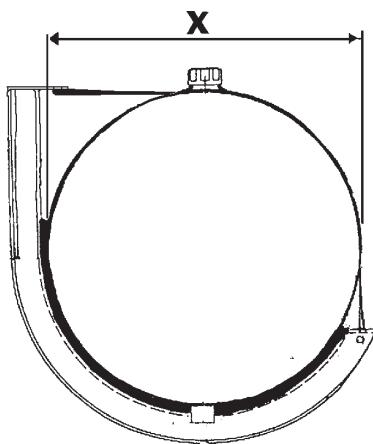

ROUND TANK **TK00X**

Features:

- ✓ Complete with brackets & straps
- ✓ Filler breather
- ✓ Sight Gauge

Code	Cap.	Displ Cap.	No of Brackets	Dimensions		Suction Port (A) BSPT	Return Port (R) BSPT
				Y	X		
TK003	60lt	53lt	1	300	500	1 1/4"	1 1/4"
TK004	80lt	71lt	1	400	500		
TK005	120lt	106lt	2	600	500		
TK007	170lt	150lt	2	700	550		
TK006	200lt	177lt	2	1000	500		
TK009	205lt	185lt	2	600	660		

* Return port has surge plate

ALUMINIUM VERSION AVAILABLE ON REQUEST