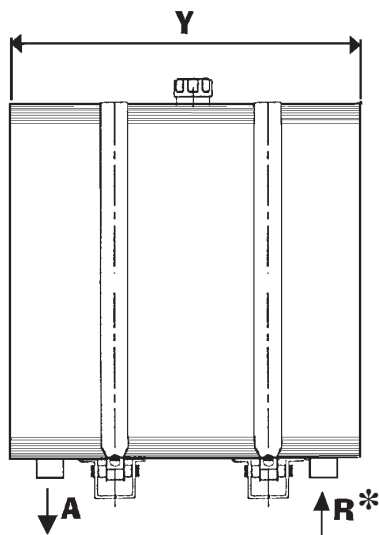

ROUND TANK **TK00X**

Features:

- ✓ Complete with brackets & straps
- ✓ Filler breather
- ✓ Sight Gauge

Code	Cap.	Displ Cap.	No of Brackets	Dimensions		Suction Port (A) BSPT	Return Port (R) BSPT
				Y	X		
TK003	60lt	53lt	1	300	500	1 1/4"	1 1/4"
TK004	80lt	71lt	1	400	500		
TK005	120lt	106lt	2	600	500		
TK007	170lt	150lt	2	700	550		
TK006	200lt	177lt	2	1000	500		
TK009	205lt	185lt	2	600	660		

* Return port has surge plate

ALUMINIUM VERSION AVAILABLE ON REQUEST