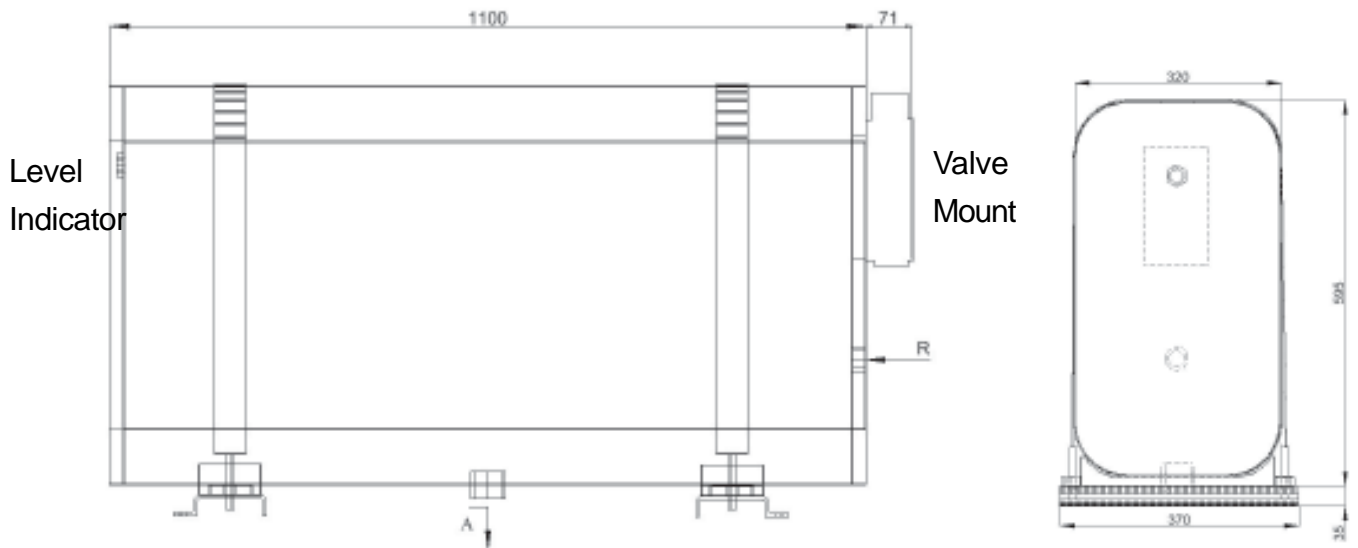

HYDRAULIC COMPONENTS & POWER TAKE OFFS

REAR OF CABIN MOUNT TANK **TK017SP**

Features:

- ✓ Complete with brackets & straps
- ✓ Filler breather
- ✓ Sight Gauge
- ✓ Vibration Mount

Order Code	Capacity	Displ. Capacity	No of Brackets	Suction Port (A)	Return Port	Weight
TK017SP	195lt	184lt	2	1 1/4"	1"	46Kg

** Stud Kit 205C3650000 - For the mounting of the DP25 (331045) valve is not included