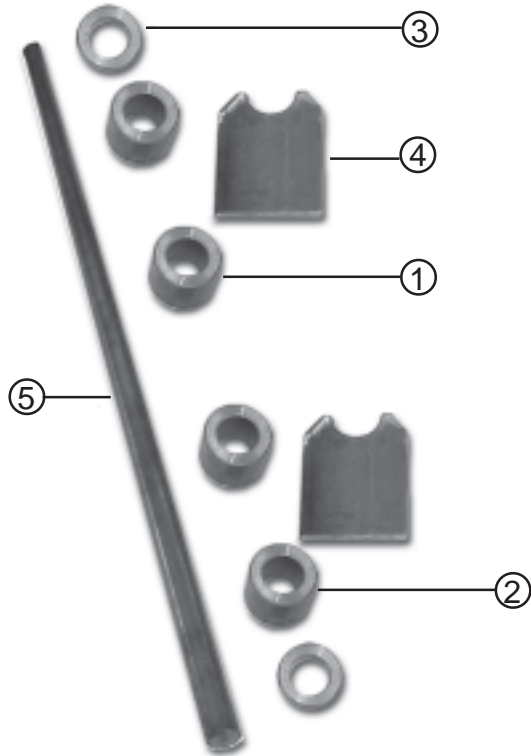

ø27MM REAR PIVOT KIT **BOD013**

BOD013 Component List			
Ref	Code	Type	Qty per Kit
1	BK013-01	Bush 51mm	2
2	BK013-02	Bush 38mm	2
3	BK013-03	Collets 12.5mm	2
4	BK013-04	Support Plates	2
5	BK013-05	Bar 27mmx1200mm	1

ø38MM REAR PIVOT KIT **BK005S**

Contents:

- ① 1 x ø38mm x 1000mm Pivot Bar
- ② 4 x Side Plates
- ③ 2 x Pivot Shoes
- ④ 4 x Bushes
- ⑤ 2 x Retainers