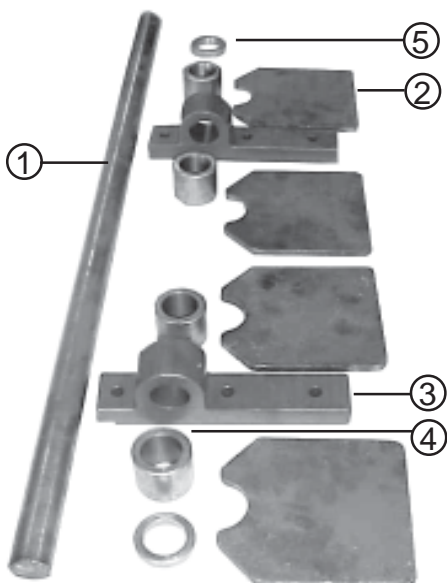

ø27MM REAR PIVOT KIT **BOD013**

BOD013 Component List			
Ref	Code	Type	Qty per Kit
1	BK013-01	Bush 51mm	2
2	BK013-02	Bush 38mm	2
3	BK013-03	Collets 12.5mm	2
4	BK013-04	Support Plates	2
5	BK013-05	Bar 27mmx1200mm	1

ø38MM REAR PIVOT KIT **BK005S**

Contents:

- ① 1 x ø38mm x 1000mm Pivot Bar
- ② 4 x Side Plates
- ③ 2 x Pivot Shoes
- ④ 4 x Bushes
- ⑤ 2 x Retainers